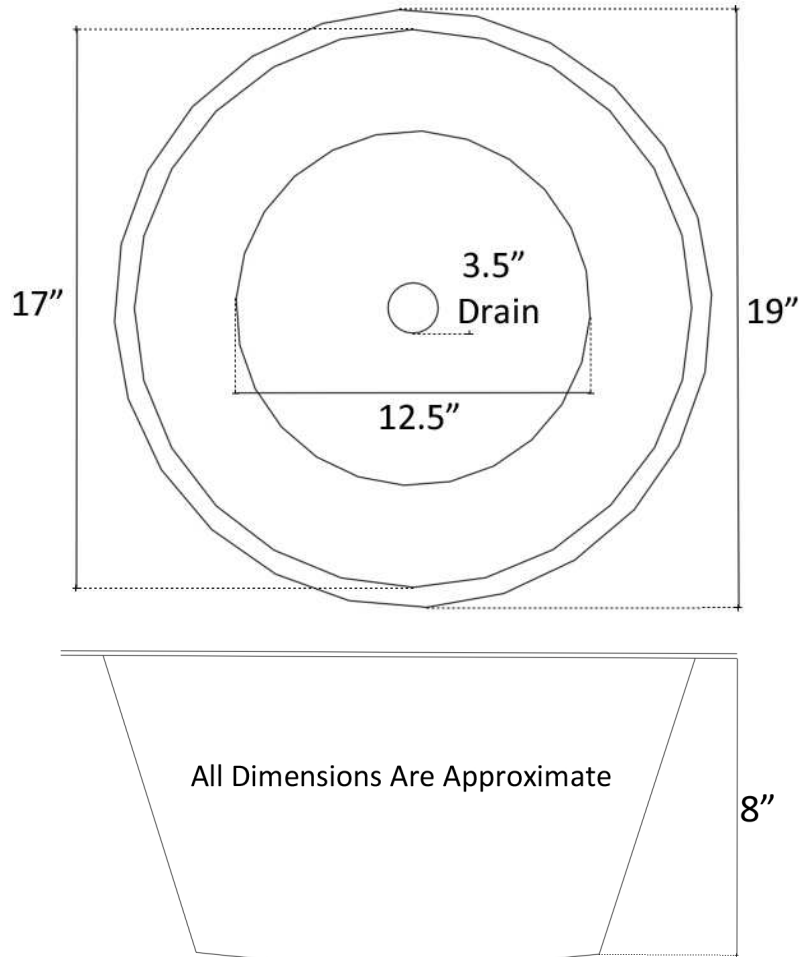

Description:

- Copper
- Drop-In or Undermount
- Use standard 3.5" drain
- Clean with mild soap
No abrasive chemicals

Available Finishes:

- DB** Dark Bronze
- WC** Weathered Copper
- PN** Polished Nickel
- SN** Satin Nickel
- PW** Pewter

Available Drains:

- D003** 3.5" Basket Strainer
- D007** Disposal Flange

DIMENSIONS WILL VARY. DO NOT use this sheet as a guide for countertop cuts.